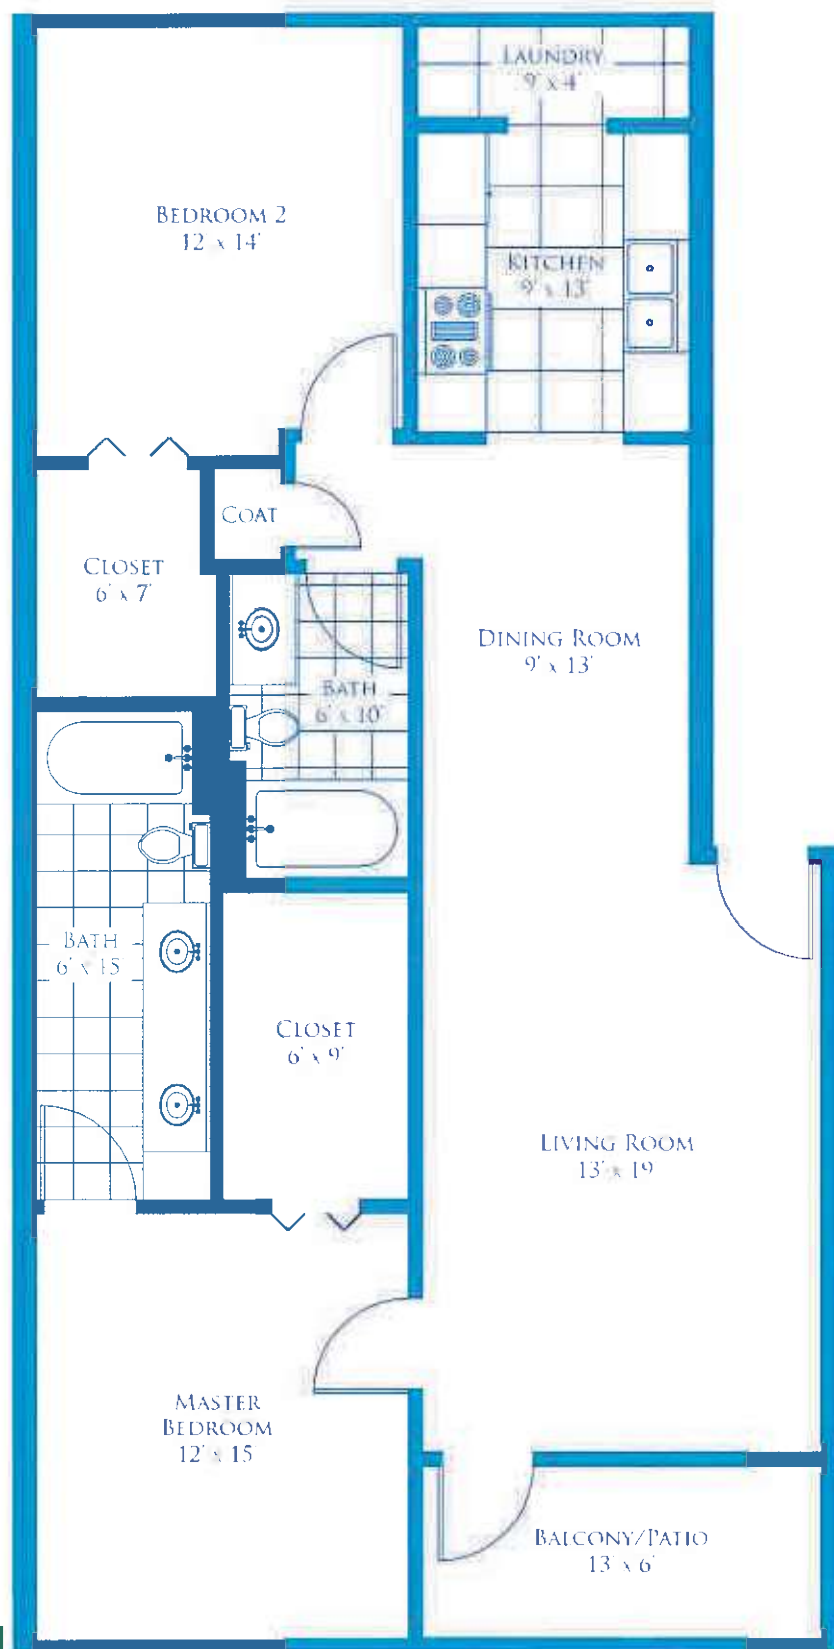

THE CYPRESS

TOTAL: 1167 s.f.
INTERIOR: 1092 s.f.
BALCONY: 75 s.f.

MEASUREMENTS ARE APPROXIMATE AND MAY VARY FROM ILLUSTRATION