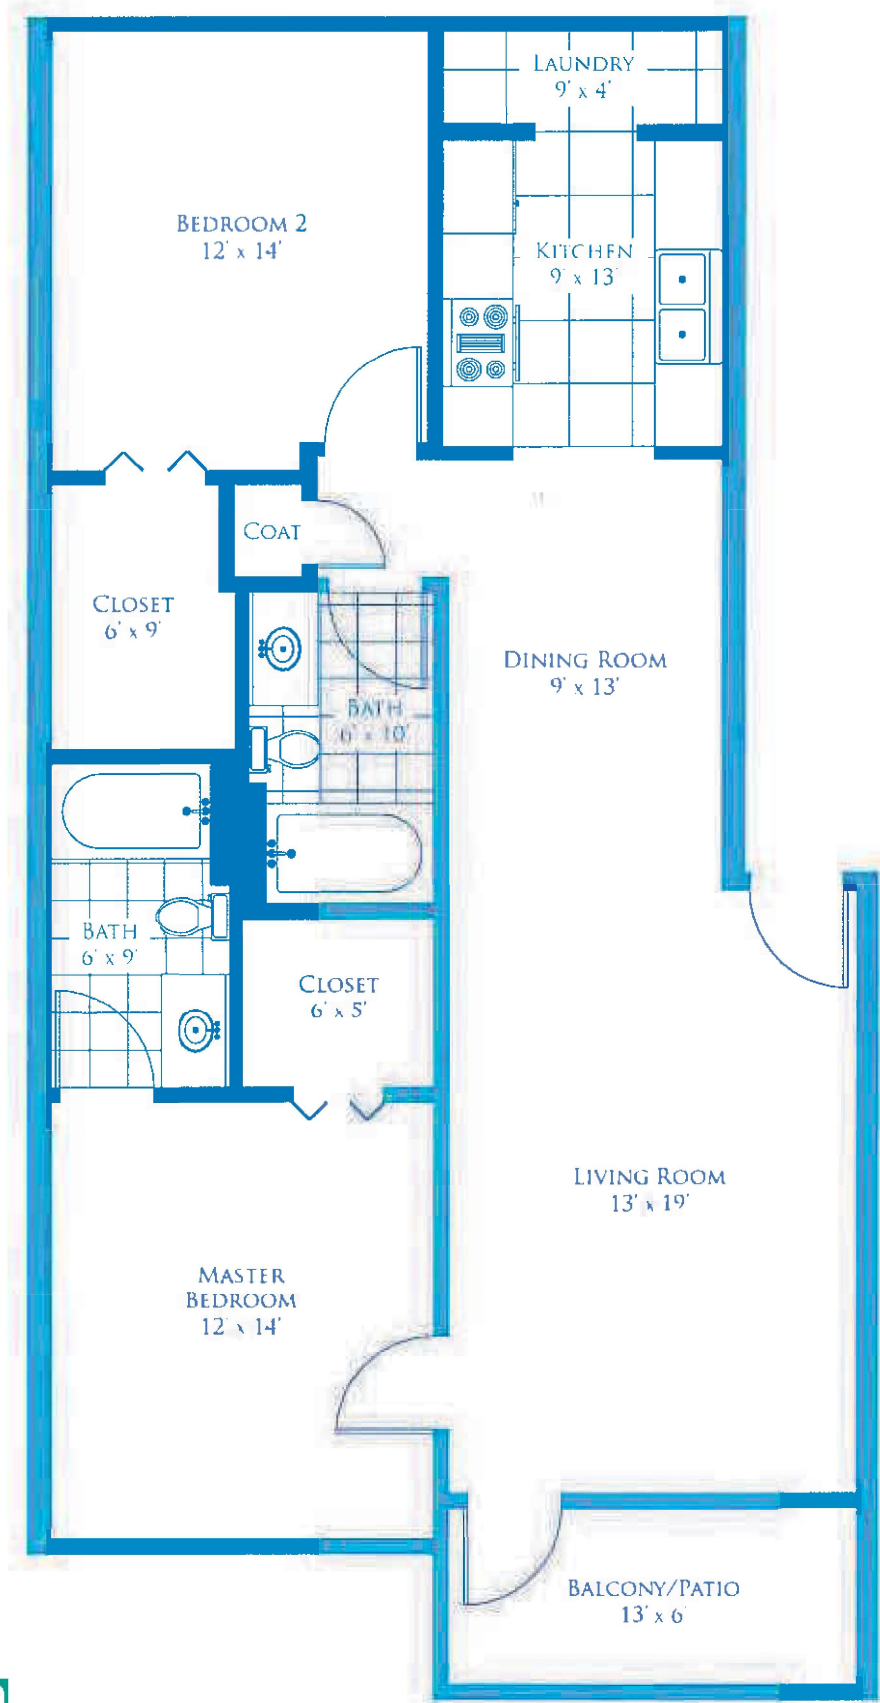

# THE PALMETTO

**TOTAL: 1116 S.F.**  
**INTERIOR: 1040 S.F.**  
**BALCONY: 76 S.F.**

MEASUREMENTS ARE APPROXIMATE  
AND MAY VARY FROM ILLUSTRATION