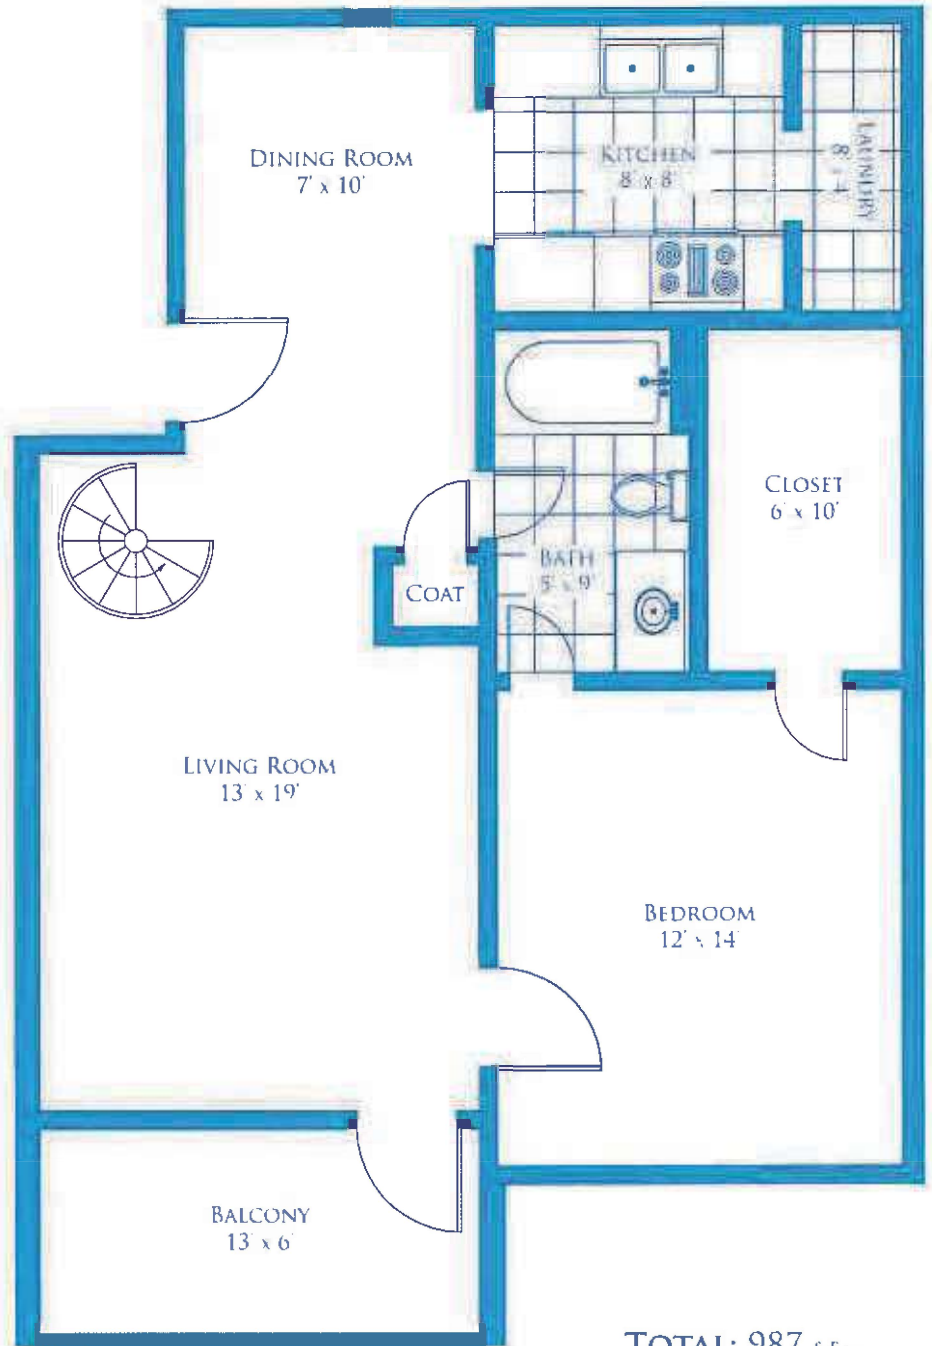

# THE PRIMROSE

TOTAL: 987 S.F.  
 INTERIOR: 911 S.F.  
 BALCONY: 76 S.F.

MEASUREMENTS ARE APPROXIMATE  
 AND MAY VARY FROM ILLUSTRATION